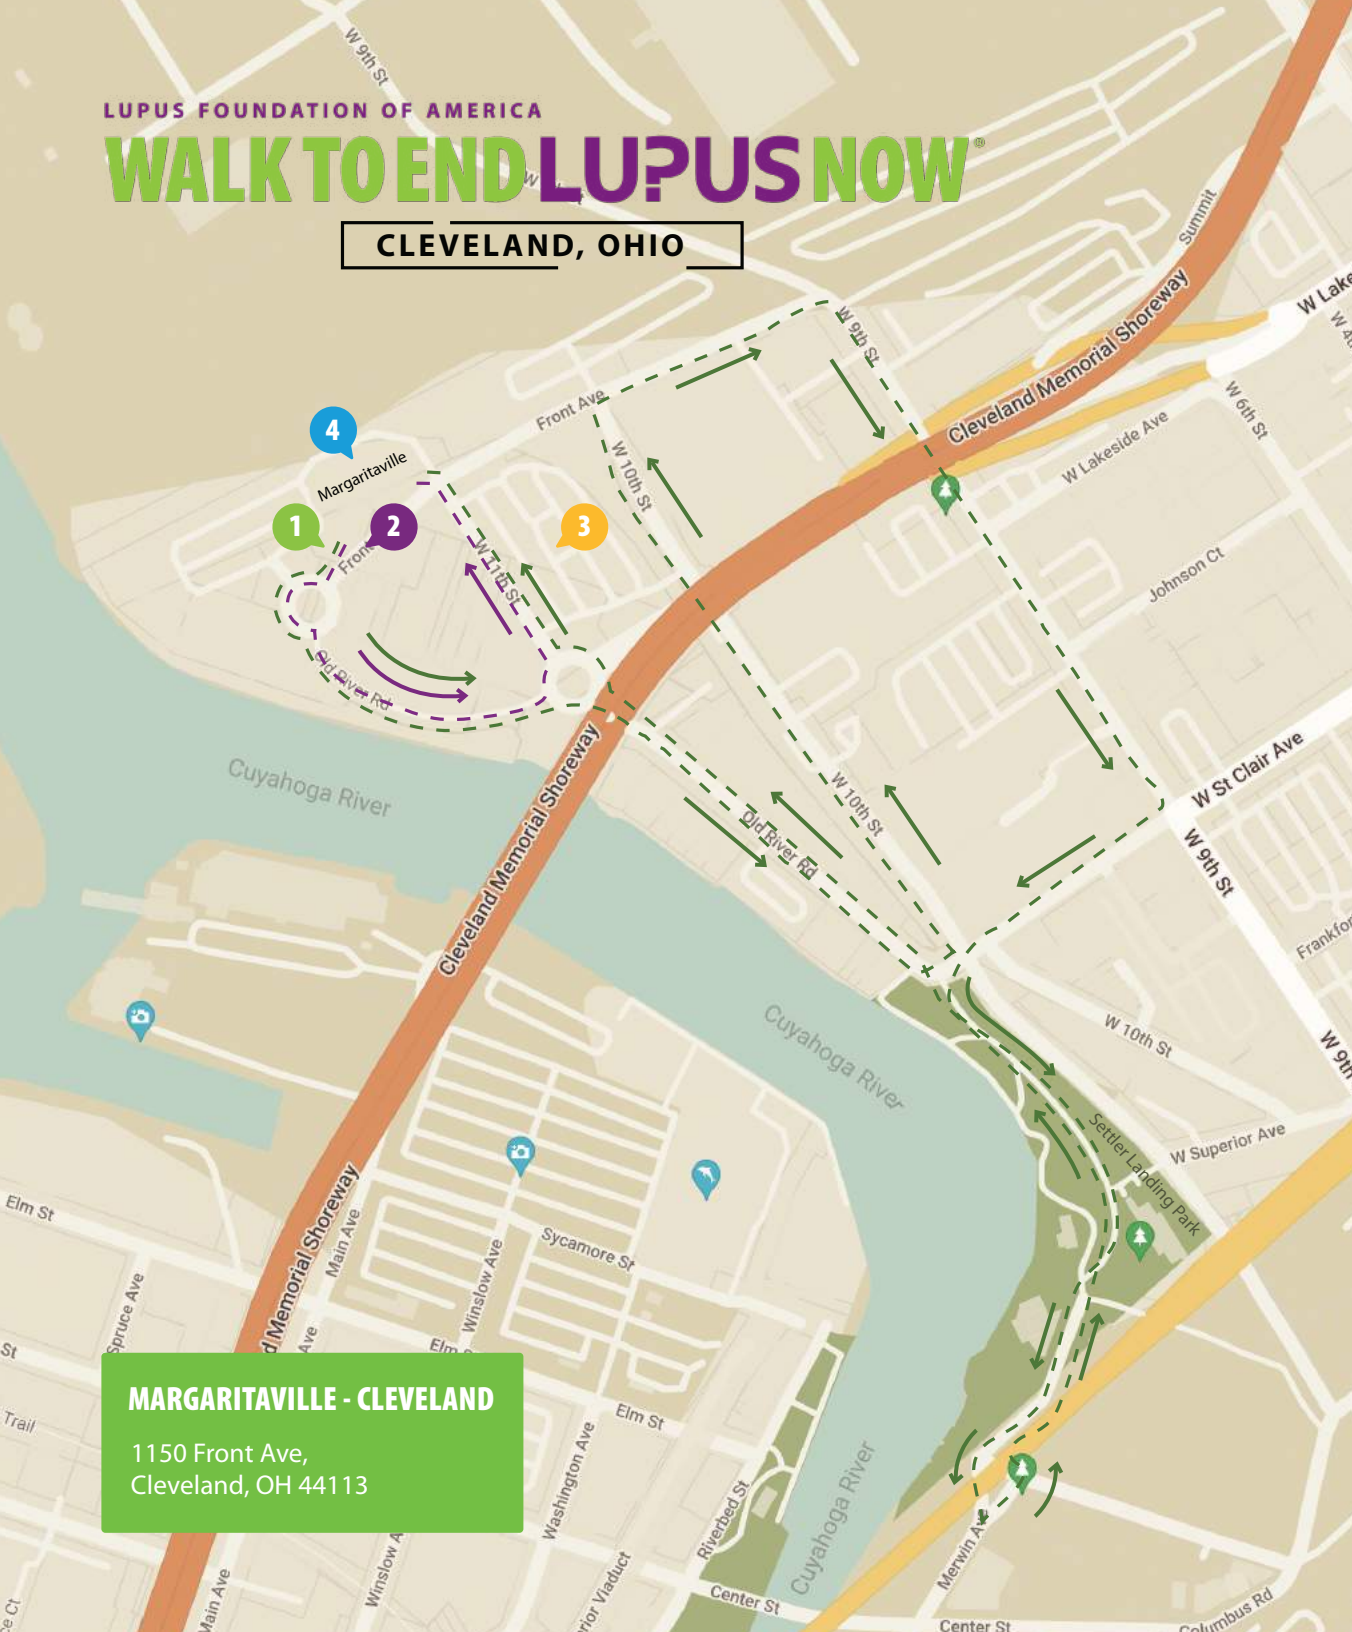

# WALK TO END LUPUS NOW

CLEVELAND, OHIO

## MARGARITAVILLE - CLEVELAND

1150 Front Ave,  
Cleveland, OH 44113

### 1 MAIN ROUTE

1. **Start** at Margaritaville
2. **Turn right** on Front Ave.
3. **Walk** to roundabout to Old River Rd.
4. **Continue** along Old River Rd.
5. **Cross** railroad and **turn left** on W. 10th St.
6. **Continue** along W. 10th St.
7. **Turn right** on Front Ave.
8. **Turn right** on W. 9th St.
9. **Turn right** on W. St Clair Ave.
10. **Continue** to W. 10th St.
11. **Cross** railroad and **turn left** on Settlers Landing Park
12. **Continue** along Settlers Landing Park path
13. **Walk** Merwin Ave. path and at end, **turn around**
14. **Continue back** along Settlers Landing Park path
15. **Turn left** on Old River Rd.
16. **Continue** along Old River Rd. around roundabout
17. **Continue** along W. 11th St.
18. **Turn left** on Front Ave. and **end** at Margaritaville

## LFA, GOC WALK: MAP KEY

- |   |  |
|---|--|
|  Main route start      |  Discounted Parking |
|  Butterfly route start |  Event Space        |